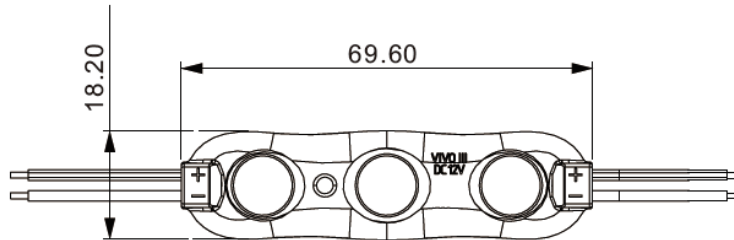

## ◆ Features:

- High brightness, high power
- wide beam angle - 170deg
- Chain 30pcs
- waterproof IP 67, injection molding
- internal constant current control
- internal radiator for better heating dissipation
- 5y warranty

## ◆ Photo:

CE

## MW-MLD-L-3W-LENS

<b>Supply</b>	Working voltage	12Vdc +/- 5%
	Power consumption (1pcs)	1,44W
	Current consumption	0.12A
	Chain power consumption	43,2W
<b>LED</b>	LED type	2835
	Q-ty	3
	Colour temperature	W-white (6000-8000K) CW-cold white (10000-14000K)
	Flux	135Lm
	Flux density	93lm/W
	Beam angle	170° (PC)
	Lifetime	L70B50 > 35 hours
<b>Connection</b>	Soldering	Yes
	Connectors	Yes
<b>Wire</b>	Wire lenght	180 mm
	Wires mark	White-red (+) white (-)
<b>Features</b>	IP degree	IP 67
	Temperaure	Working: -25°C ... +55°C Stoerage: -40°C ... +65°C
<b>Dimmesion</b>	Height, width, lenght	5,9 x 18 x 69,6 mm
<b>Montage</b>	Adhesive tape	Yes
	Screw	Yes
	Hole size	M3
<b>Other</b>	Material	ABS
	Q-ty per 1mb	4pcs
<b>Packing</b>	Chain	30pcs (7,5mb)
	Bag	120pcs
	Cartoon box smal / big	960pcs/1920pcs

## ◆ DIMMENSION:

Unit: mm